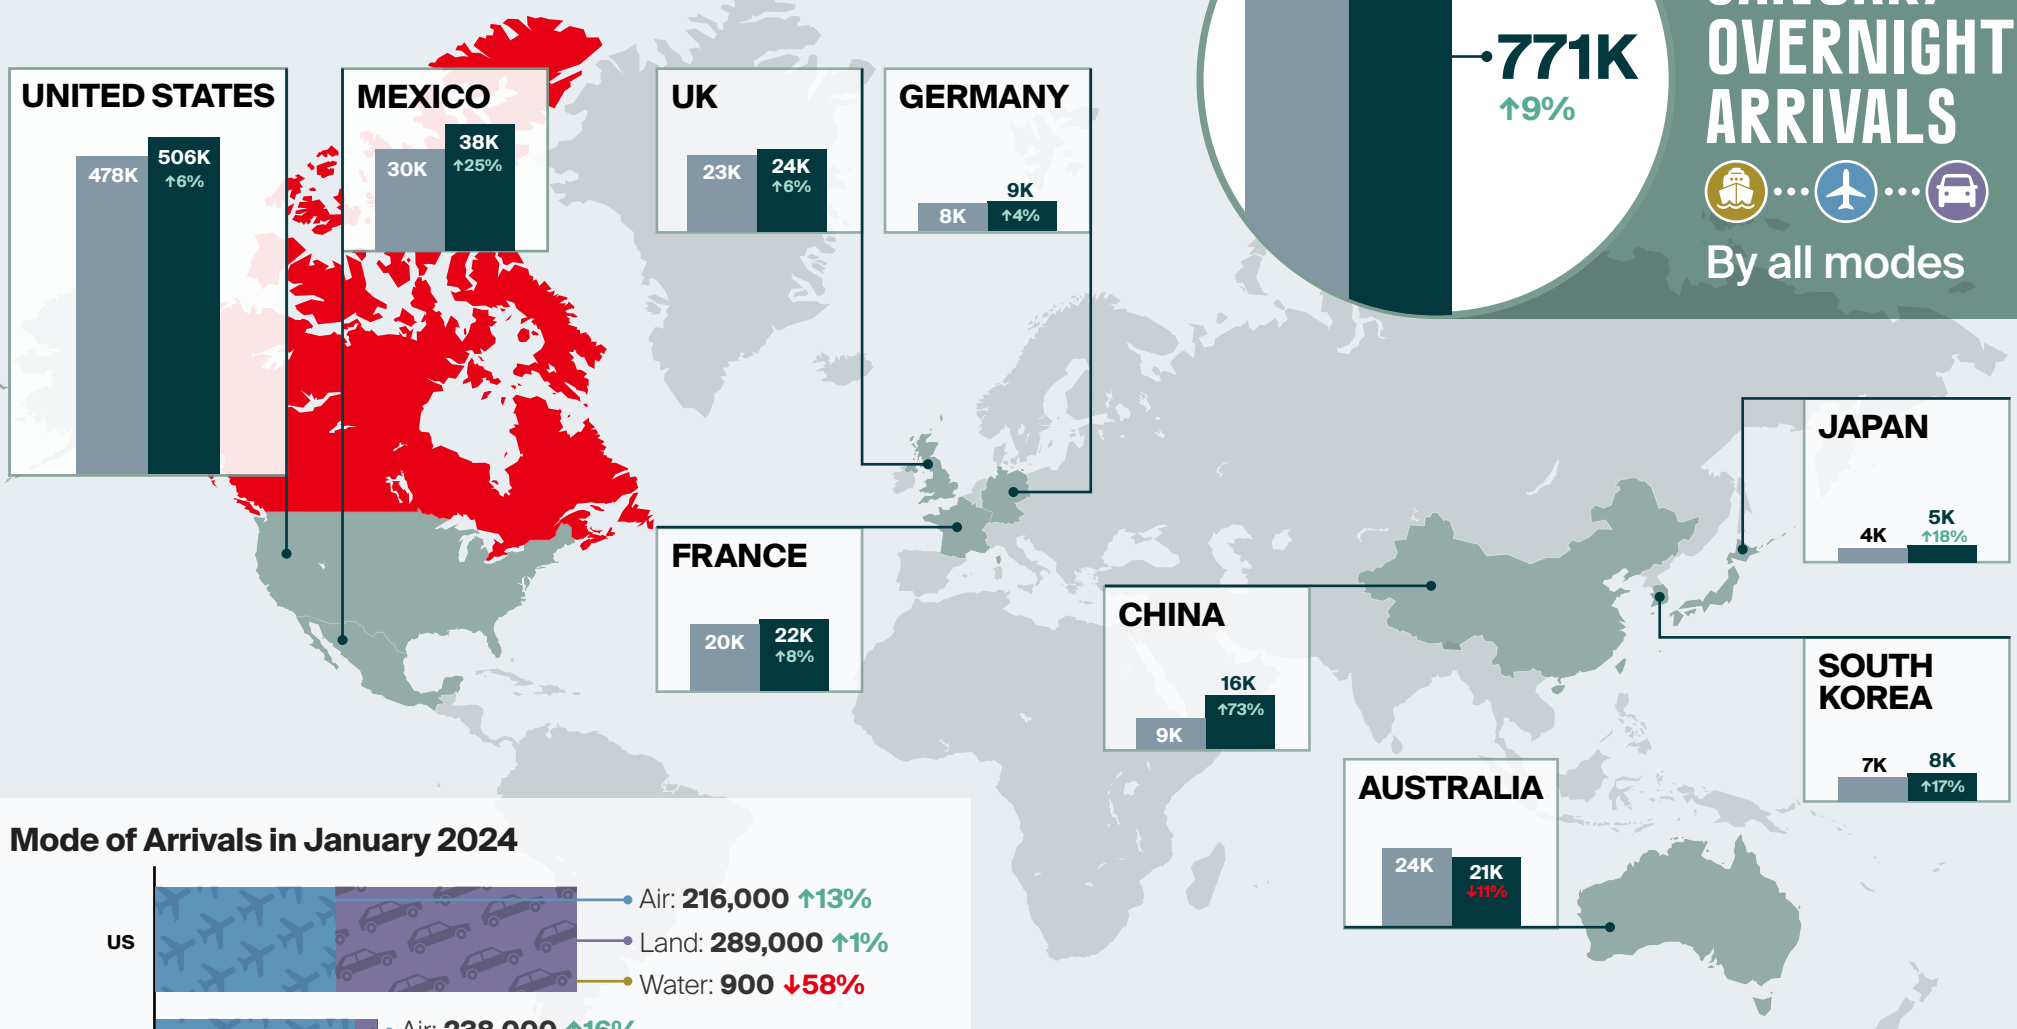

JANUARY 2024 overnight arrivals at a glance

LEGEND

Mode of Arrivals in January 2024

Overnight arrivals are preliminary estimates and are subject to change.
 X Infographic designed by @destinationcan
 For more information, visit www.Destinationcanada.com
 Data sources: Statistics Canada, Tables 24-10-0055-01 and 24-10-0053-01.