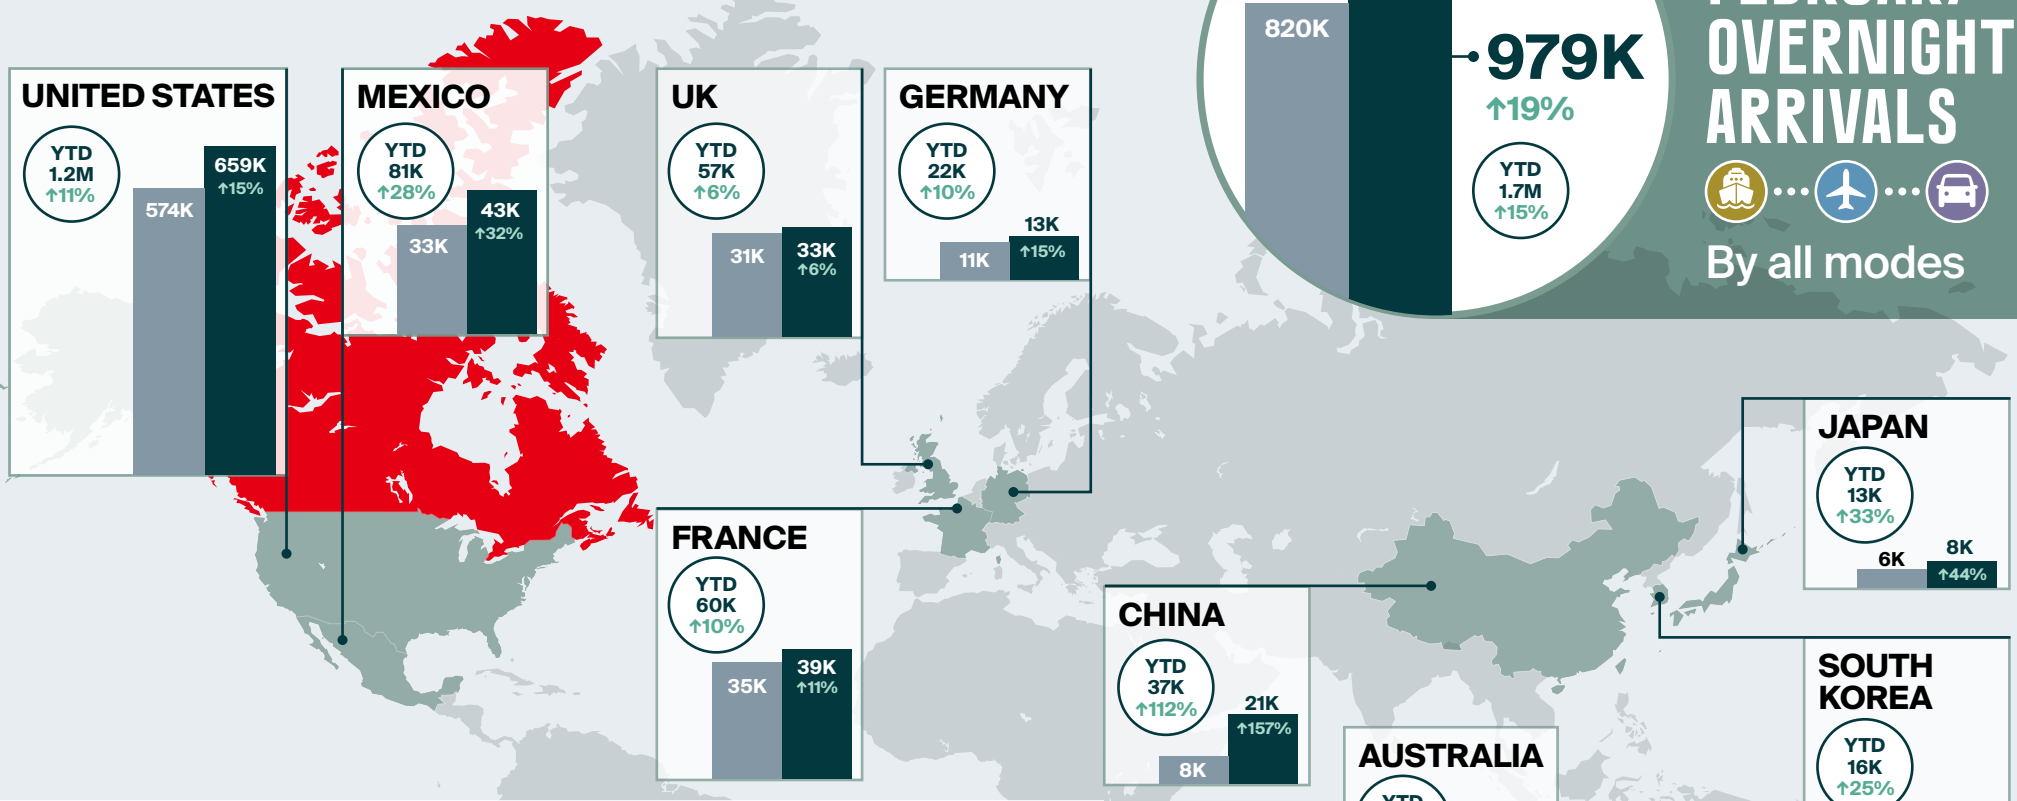

FEBRUARY 2024 overnight arrivals at a glance

LEGEND

Mode of Arrivals in February 2024

Overnight arrivals are preliminary estimates and are subject to change.

Infographic designed by @destinationcan

For more information, visit www.Destinationcanada.com